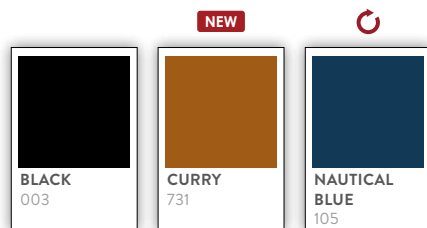

Your good luck charm.

Good luck will always be on your side with our Charm collection. Stand out from the crowd wearing a Charm bag and its unique hanger as the centrepiece of your look. This collection combines a contemporary style with class, and is brought to a new level due to its split leather stitching accents and soft, shiny golden details.

COLLECTION KEYWORDS:

Our Hedgren DNA captured in a new charm

Hedgren's iconic nylon

Functional fashion

Light golden hardware and unique hanger

MAIN MATERIAL:

Nylon 70D 260T taffeta interlock bonding

COMBINED MATERIAL:

Split leather